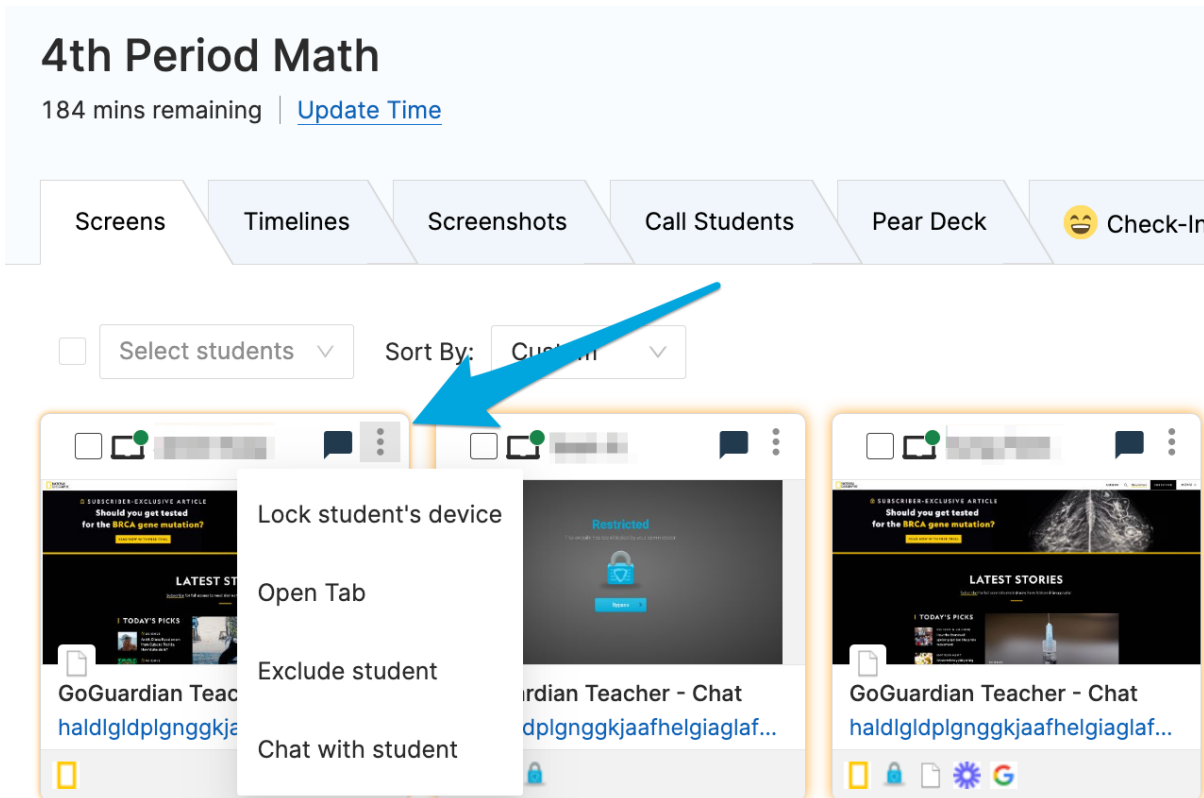

Issue Individual Commands from a Student's Tile

Teachers can also issue the following commands to individual students by clicking on the three vertical dot menu in the top right corner of a student's tile:

- Lock / Unlock Screen
- Open Tab
- Exclude Student
- Start a Chat (if chat is enabled for the active session)

Revision #1

Created 2024-08-01 09:29:38 EDT by Matthew Goldflam

Updated 2024-08-01 09:30:16 EDT by Matthew Goldflam