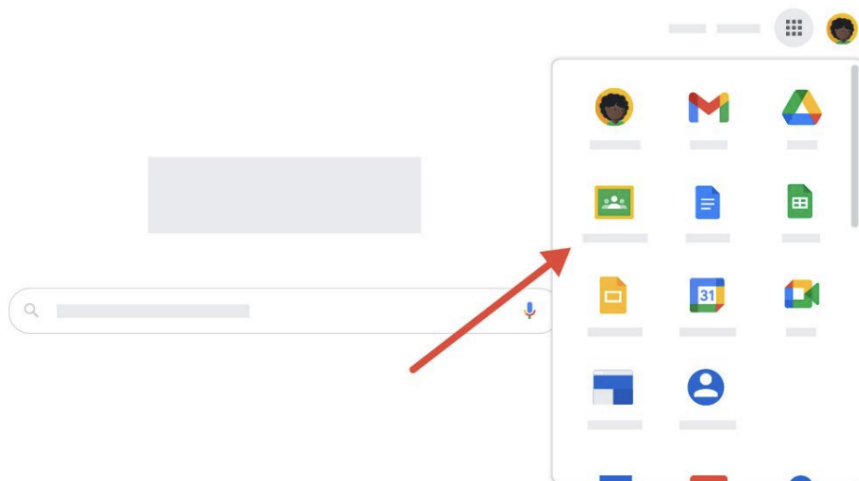

Getting Started with Google Classroom

What is Google Classroom?

Google Classroom is your online hub for everything that goes on in your lessons and with your students. It's a place where you can add, assign, review, and grade assignments. You can set homework or activities, share resources and links, as well as communicate with your students and parents.

Educational uses of Classroom

- Share assignments with your students.
- Start a discussion with your students, giving them a space to reply to you and each other.

Where is Google Classroom?

You can go to Google Classroom by clicking the App Launcher and finding Classroom. Remember that the exact location within the App Launcher may vary: